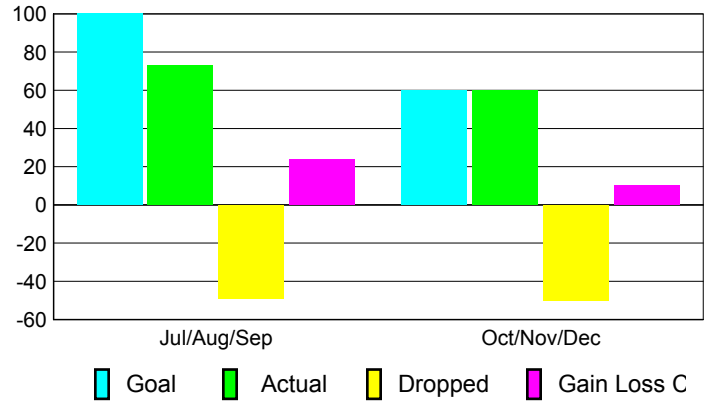

Membership Results 2010-2011

Goal, New, Dropped, Gain/Loss